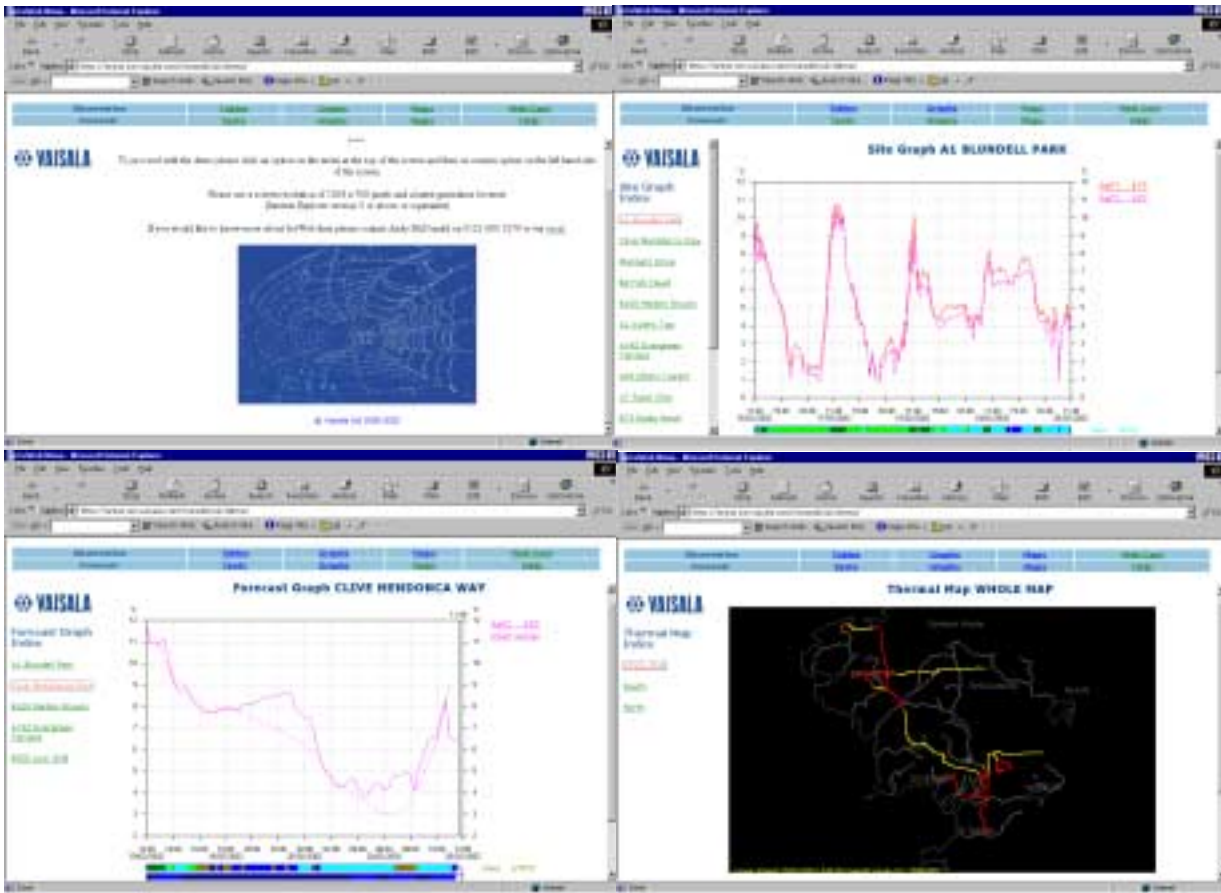

Key display types

Key display types:

- Observational Status Table
- Observational Site Table
- Observational Site Graph
- Observational Status Map
- Web Cam Images
- Forecast Texts
- Forecast Graphs
- Forecast Thermal Map